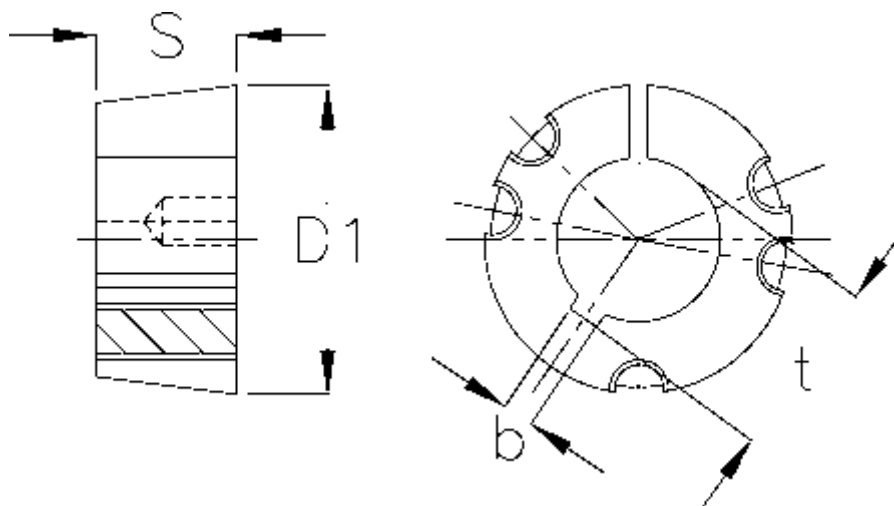

Article number: 6160403535065

Description: Taper bush 3535 bore $\varnothing 65$ mm

Measures

b	= 18
Bore	= 65
Bush type	= 3535
D1	= 127
S	= 88,9
Screw size	= 1/2 x 1 1/2"
t	= 69.4
Transmission moment	= 5060